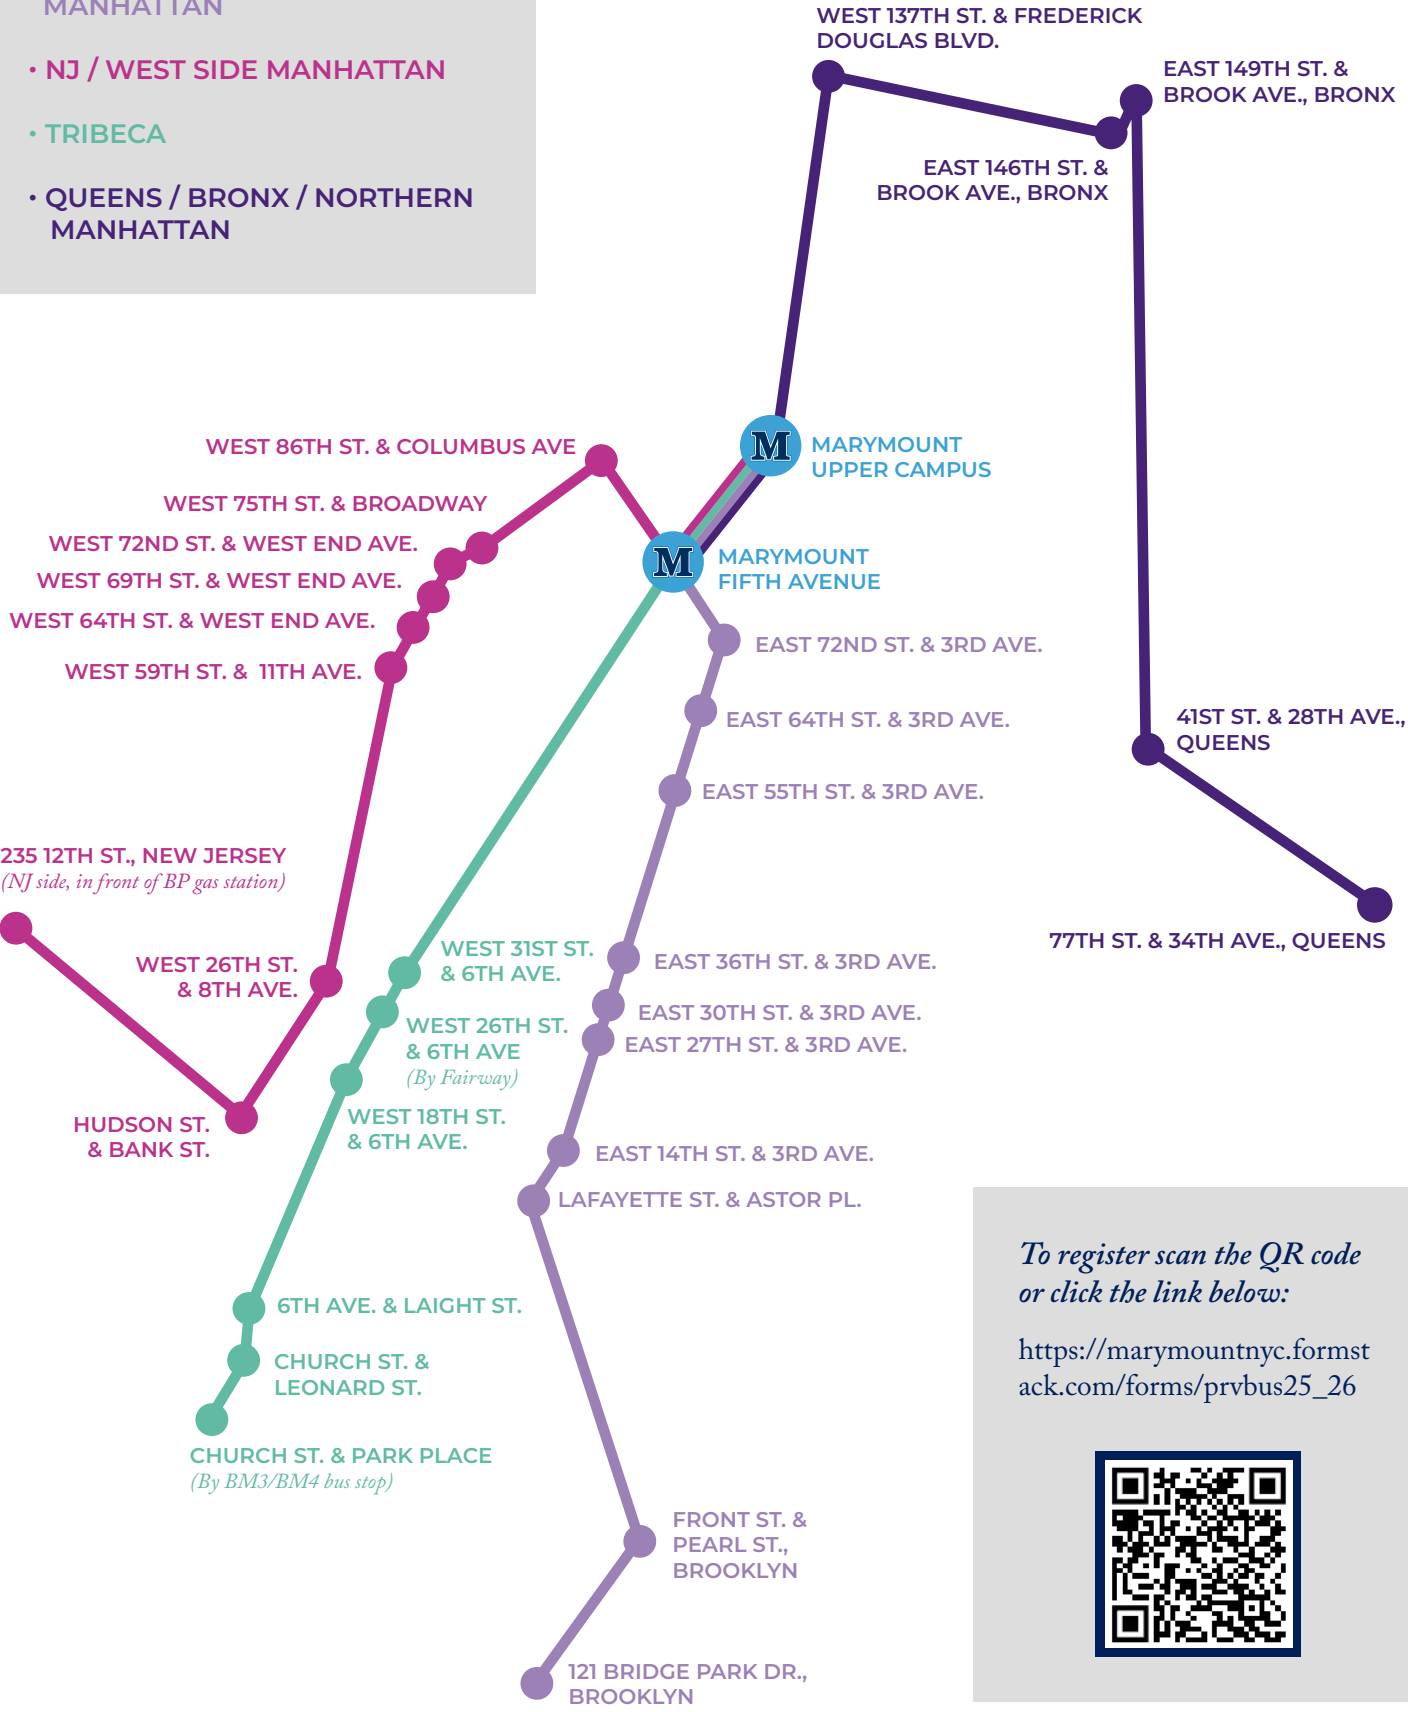

TRANSPORTATION TO SCHOOL

2025-2026 Bus Routes

Marymount offers morning bus transportation for Marymount students from locations in Manhattan, Brooklyn, Queens, Bronx, and New Jersey. Pick-ups in Manhattan begin at 7:00 a.m., and pick-ups in NJ, Brooklyn, and Queens begin at approximately 6:30 a.m. Buses arrive at school between 7:45-7:55 a.m.

Bus Routes

- BROOKLYN / EAST SIDE MANHATTAN
- NJ / WEST SIDE MANHATTAN
- TRIBECA
- QUEENS / BRONX / NORTHERN MANHATTAN

To register scan the QR code or click the link below:

https://marymountnyc.formstack.com/forms/prvbus25_26